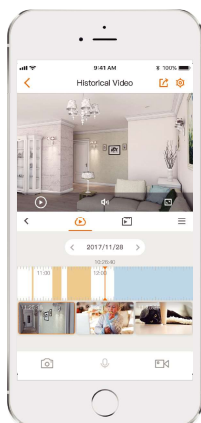

imou

Ranger 2

1080P H.265 Wi-Fi Pan & Tilt Camera

With 1080P Full HD live monitoring and 0~355° pan & -5~80° tilt features, Ranger 2 ensures every corner of your home completely covered. Human Detection quickly finds human targets in images and immediately sends a notification to you. Privacy Mode helps protect your personal privacy when you are home, and Smart Tracking function lets the camera follows moving objects when it detects motion.

-  **H.265 1080P Full HD**
See more than 720P
-  **Smart Tracking**
Automatically tracks moving objects
-  **Privacy Mode**
Hide the lens to protect your personal privacy
-  **Human Detection**
Quickly find human targets in you home
-  **Abnormal Sound Alarm**
Sends alerts to your smartphone when it detects abnormal sound
-  **Alarm Notification**
Sends instant alerts to your mobile phone when an event is detected
-  **Built-in Siren**
Scare strangers away from your home
-  **Diversified Storage**
Supports NVR, Cloud Storage or Micro SD card (up to 256GB)
-  **Two-way Talk**
Communicate with family and pets easily

Stay close with what you care

With Cloud service, you will have access to what you care as long as Internet is available. You can record daily or motion videos on Cloud and play back anytime anywhere.

<http://www.imoulife.com>

Front View

Back View

Specifications

Camera

1/2.7" 2Megapixel Progressive CMOS
 2MP(1920 x 1080)
 Night Vision: 10m(33ft) Distance
 3.6mm Fixed Lens
 Field of View : 93° (H), 48° (V), 115° (D)
 355° Pan & -5~80° Tilt